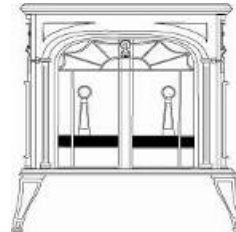

Intrepid II® Catalytic Wood Burning Stove

Standard Features: Heat Output: 36,000 BTU/hr. – Heating Capacity: up to 1,200 sq. ft. – Efficiency Rating: 85% – Catalytic Combustion – EPA Emissions Rating: 2.1gr./hr. – Top & Front Loading – Cast Iron Construction – Thermostatic Air Control – Bottom Heat Shield Standard – Ash Pan

Model No.	Description	Wt.	Cu.Ft.	List Price
STOVE				
0001990	Intrepid II Cat Wood Stove – Classic Black	270	14.40	$1,889.00
0001997	Intrepid II Cat Wood Stove – Biscuit Enamel	280	14.40	$2,389.00
0001987	Intrepid II Cat Wood Stove – Majolica Brown Enamel	280	–	$2,389.00
0001999	Intrepid II Cat Wood Stove – Ebony Black Enamel	280	14.40	$2,389.00
0001991	Intrepid II Cat Wood Stove – Bordeaux Enamel	271	14.40	$2,529.00
ACCESSORIES				
0000172	Rear Heat Shield	7	1.93	$115.00
0000136	Spark Screen	4	1.06	$90.00
0003258	Outside Air adapter (for 3" ducting – not included)	1.92	0.39	$110.00
0000574	Stove Surface Thermometer	1	0.13	$37.00
WARMING SHELVES (Price includes one shelf with brackets.)				
0000098	Classic Black	4.7	0.29	$115.00
0001376	Biscuit Enamel	5	0.24	$136.00
0001373	Majolica Brown Enamel	0	–	$136.00
0001378	Ebony Black Enamel	5	0.24	$136.00
0001371	Bordeaux Enamel	5	0.24	$204.00
SHORT LEGS (Set of 4)				
0000868	Classic Black	5.03	0.19	$95.00