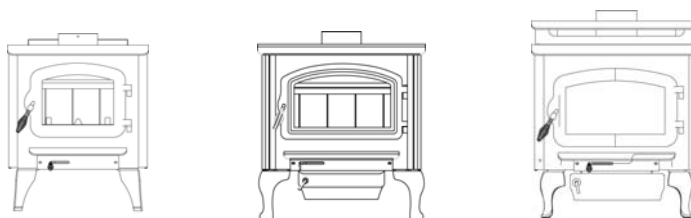

Model No.	Description	Wt.	Cu.Ft.	List Price
SSW30FTPB	Savannah 30 includes flat top design, standard pedestal base & black door. Complete assembled stove.	425	24.54	$1,669.00
SSW30FTAL	Savannah 30 includes flat top design, black door, black cast legs & ash removal system.	460	24.54	$2,029.00
SSW30FTAPB	Savannah 30 includes flat top design, black door, designer pedestal & ash removal system.	504	24.54	$2,069.00
SSW30STAL	Savannah 30 includes step top design, black door, black cast legs & ash removal system.	536	24.54	$2,069.00
SSW30STAPB	Savannah 30 includes step top design, black door, designer pedestal & ash removal system.	536	24.54	$2,119.00

SSW40

Savannah 40 large sized freestanding stove features heavy plate steel construction, high tech combustion system with lively vibrant burn, , refractory lining, single air control, side & rear heat shields, ever clean glass door, 4.3 gph emissions, burn times up to 14 hours, 22" log length, 3.2 cubic foot firebox. Mobile home approved, heats up to 3000 sq. ft. Optional blower.

Model No.	Description	Wt.	Cu.Ft.	List Price
SSW40	Savannah 40 includes step top design, black door, black cast legs & ash removal system.	570	24.54	$2,629.00

SSW40